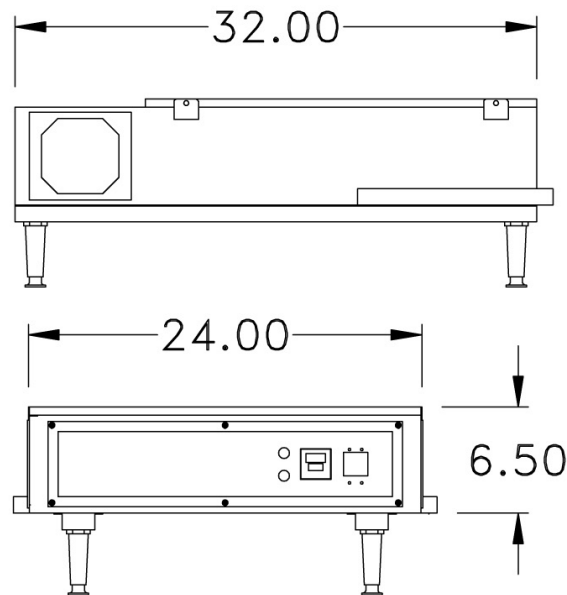

2' x 2'

COUNTER TOP TORTILLA GRILL

MODEL 32

- *Compact! Energy Efficient*
- *Specifically Designed as a Tortilla Grill*
- *Aluminum Grill Top Non-stick Surface*
- *Thermostat Controlled Heat Surface Ensures Quick, Uniform Cooking*

SPECIFICATIONS

- **Model #32**
24" x 24" Cooking Surface
240V/ Single Phase
27 AMPS/ 60HZ
89lbs.

1-800-683-0928

LISTED

1623 N. San Marcos • San Antonio, TX 78201 • (210) 734-5124 • FAX (210) 737-3925