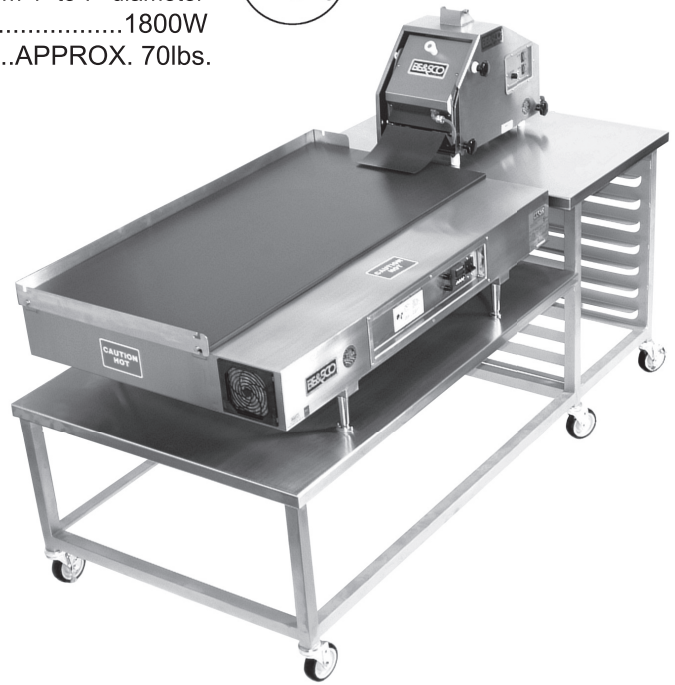

STAND ALONE  
**MIDWEDGE COMBO**  
 AUTOMATIC FLOUR TORTILLA MACHINE

**SPECIFICATIONS**

**Stand Alone Midwedge Model # 9A**

Voltage.....120V  
 Amperage.....20  
 Tortillas Per Hour.....Up to 500\*  
 ready-to-cook tortillas, from 4" to 7" diameter  
 Total Power Usage.....1800W  
 Shipping Weight.....APPROX. 70lbs.

Midwedge Combo with 2'x2' Grill

Midwedge Combo with 2'x4' Grill

**SPECIFICATIONS**

**Grills**

- **Model #32N**  
 2' x 2' Cooking Surface  
 240V/ Single Phase  
 27 AMPS/ 60HZ  
 89lbs.

- **Model #33N**  
 2' x 4' Cooking Surface  
 240V/ Single Phase  
 54 AMPS/ 60HZ  
 140lbs.