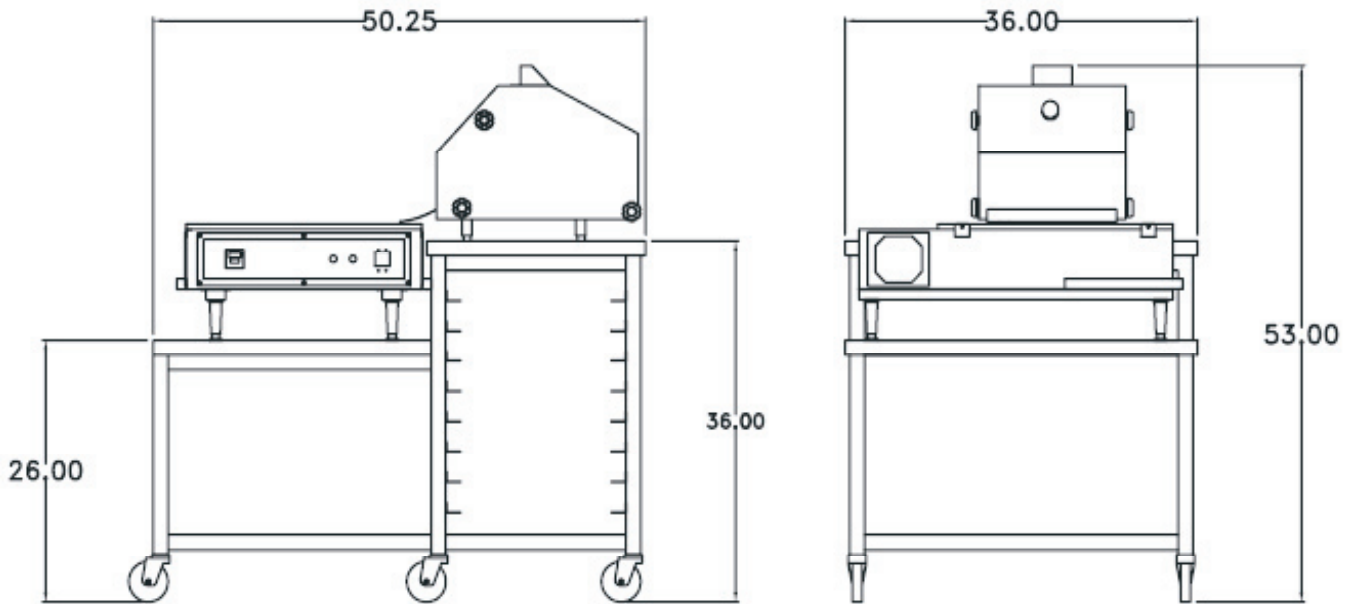

STAND ALONE MIDWEDGE COMBO

2' x 2' SA Midwedge Combo