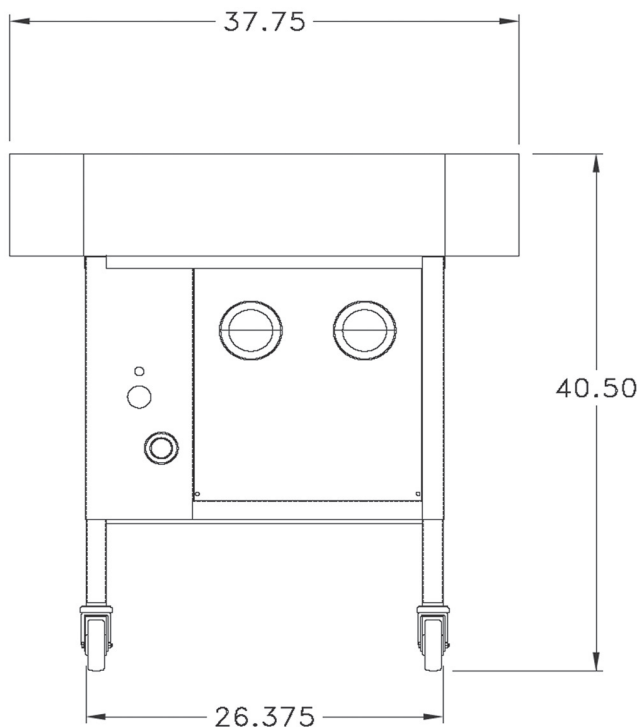

SPECIFICATIONS

Model #42

Electric: 120V,60Hz, 5amps,
1 Phase

Natural Gas:
#42-36" : 35,000 BTU/HR

Width: 37.75"

Height: 40.50"

Weight: 300lbs.

NSF Approved
UL Listed

View video of the Rotomal Rotating
Tortilla Grill on our website:
www.bescomfg.com

1-800-683-0928

1623 N. San Marcos • San Antonio, TX 78201 • (210) 734-5124 • FAX (210) 737-3925